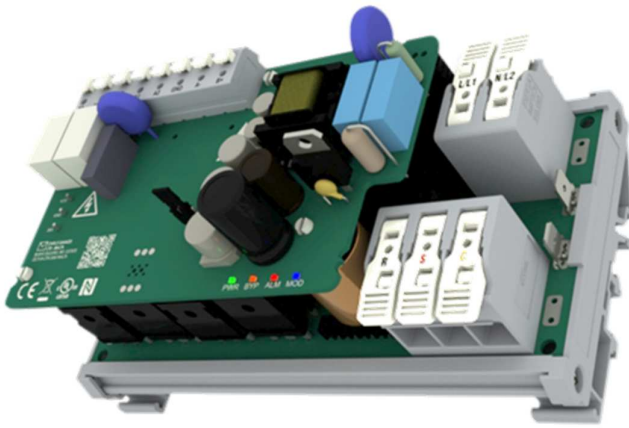

HDMS – Innovation that excites!

HDMS brings to the market a new category of motor starters for single phase motors of CSCR type. It is targeted to OEMs and System Integrators in the heat pump, water treatment and refrigeration sectors who want to avoid high maintenance costs due to frequent start

Self-learning

- Automatically adapts to load requirements
- No user adjustments
- Active all the time

Tool free

- Saves precious time during installation
- No tools required
- Push-in technology

No start capacitor